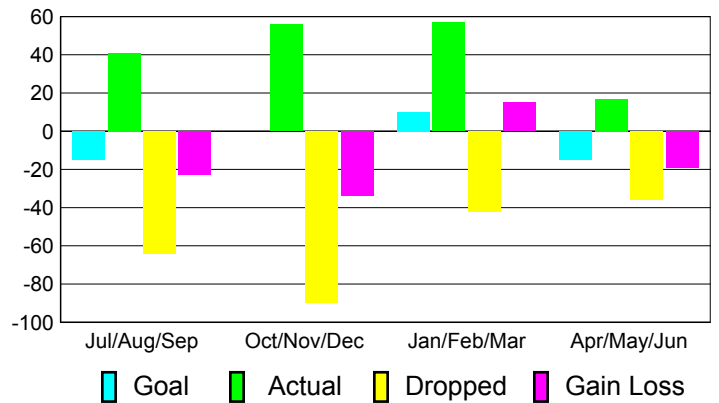

Membership Results 2010-2011

Goal, New, Dropped, Gain/Loss

Comparison of Membership Gain/Loss

Current Year Compared to the Previous Year