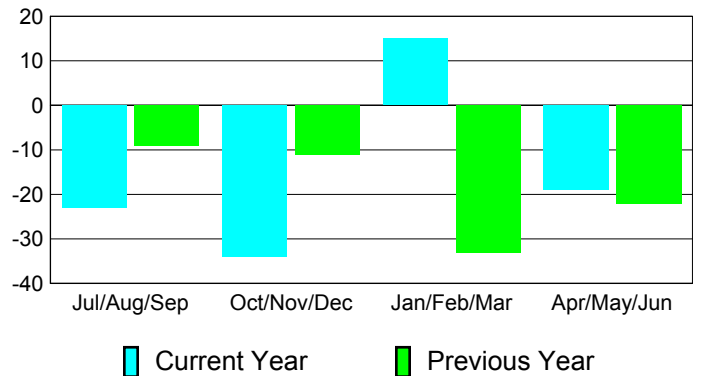

Membership Results
2010-2011

Membership
2009-2010

Month	Net Memb Goal	Actual New Memb	Actual Dropped Memb	Gain/Loss of Memb	Gain/Loss of Memb
Jul/Aug/Sep	-15	41	-64	-23	-9
Oct/Nov/Dec	0	56	-90	-34	-11
Jan/Feb/Mar	10	57	-42	15	-33
Apr/May/June	-15	17	-36	-19	-22
Totals	-20	171	-232	-61	-75

Membership Results 2010-2011

Goal, New, Dropped, Gain/Loss

Comparison of Membership Gain/Loss

Current Year Compared to the Previous Year

Gender Comparison 2010-2011

Jul/Aug/Sep

Oct/Nov/Dec

Jan/Feb/Mar

Apr/May/June

Male

Female