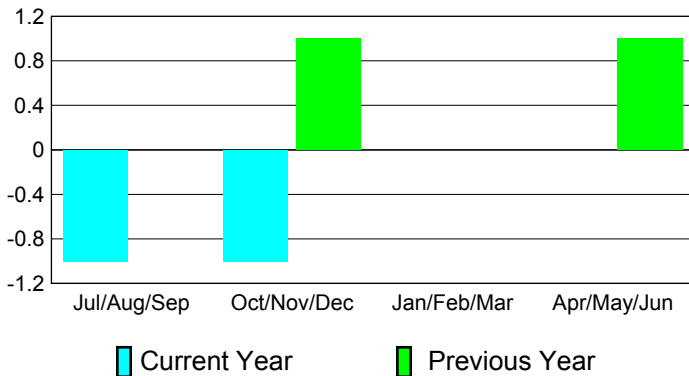

Club Results 2010-2011

Goal, New, Dropped, Gain/Loss

Comparison of Club Gain/Loss

Current Year Compared to the Previous Year

YTD Status Quo Clubs 2010-2011

Status Quo Clubs Compared to Status Quo Members

MEMBERSHIP