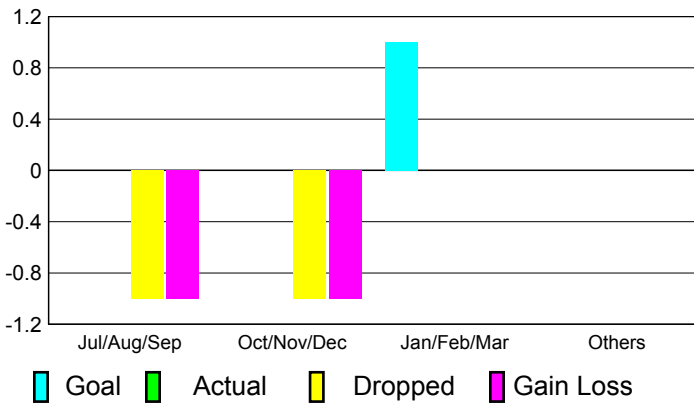

2010-2011 GMT Reports for District (or Undistricted) **District 2 E1**

GMT: **JOHN 'JACK' R FERGUSON** Location: **TEXAS**

GMT CA: **1**

CLUBS

Club Results
2010-2011

Clubs
2009-2010

Month	New Club Goal	Actual New Clubs	Actual Dropped Clubs	Gain/Loss of Clubs	Gain/Loss of Clubs
Jul/Aug/Sep	0	0	-1	-1	0
Oct/Nov/Dec	0	0	-1	-1	1
Jan/Feb/Mar	1	0	0	0	0
Apr/May/June	0	0	0	0	1
Totals	1	0	-2	-2	2

Club Results 2010-2011

Goal, New, Dropped, Gain/Loss

Comparison of Club Gain/Loss

Current Year Compared to the Previous Year

YTD Status Quo Clubs 2010-2011

Status Quo Clubs Compared to Status Quo Members

MEMBERSHIP